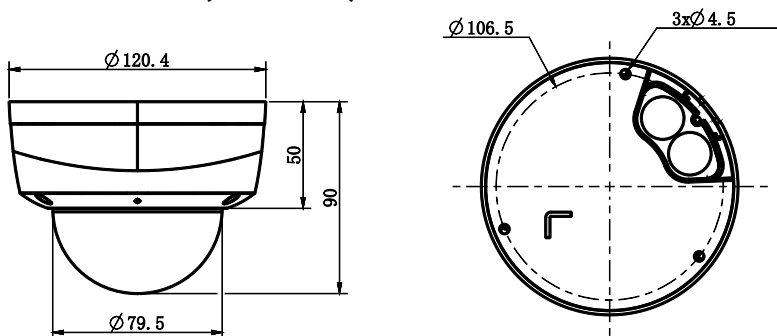

* Listed resolutions are only selectable options. It does not mean that all streams can work at their maximum resolution at the same time.

AVAILABLE MODEL

TC-C38KS SPEC: I3/E/Y/2.8MM/V4.0

DIMENSIONS (Unit: mm)